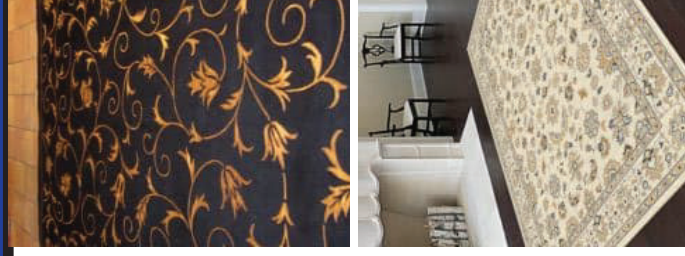

71% OFF

STOREWIDE

ORIGINAL TICKETED PRICE. EVERY RUG* IN STOCK

RESERVATIONS RECOMMENDED • 1-888-900-4GLC (452) • GLCAUCTIONS.COM

GUARANTEED LOWEST PRICE IN THE NATION OR WE'LL PAY DOUBLE THE DIFFERENCE.

Mission Rugs