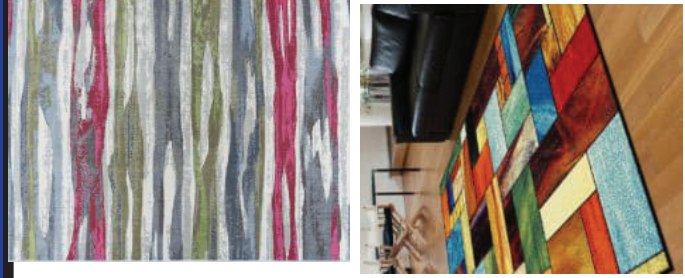

71% OFF

STOREWIDE

ORIGINAL TICKETED PRICE. EVERY RUG* IN STOCK

RESERVATIONS RECOMMENDED • 1-888-900-4GLC (452) • GLCAUCTIONS.COM

GUARANTEED LOWEST PRICE IN THE NATION OR WE'LL PAY DOUBLE THE DIFFERENCE.

Mission Rugs